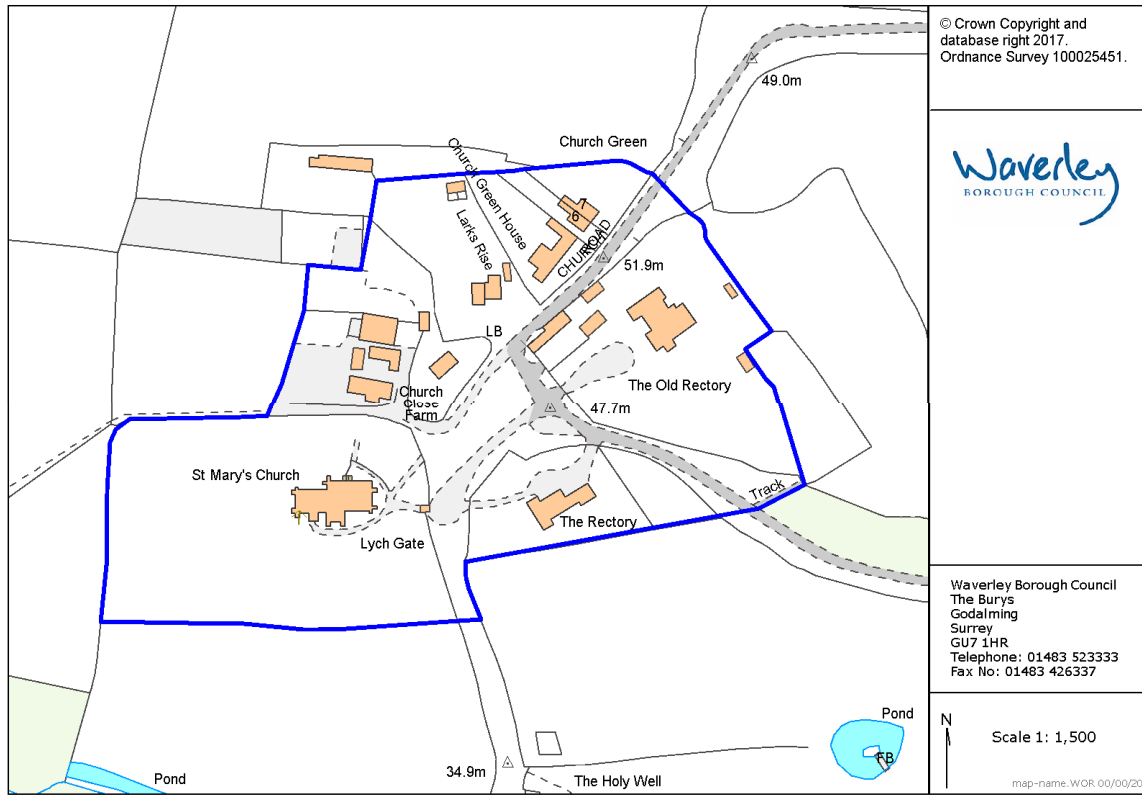

Waverley Borough Council
The Burys, Godalming, Surrey
GU7 1HR
Telephone: 01483 523333
Fax No: 01483 426337

Dunsfold Conservation Area

Scale 1: 2,400

© Crown Copyright and database right 2017.
Ordnance Survey 100025451.

map-name.WOR.00/00/2017

Appendix 1 – Dunsfold Conservation and Settlement Areas

Current and Proposed Settlement Boundaries